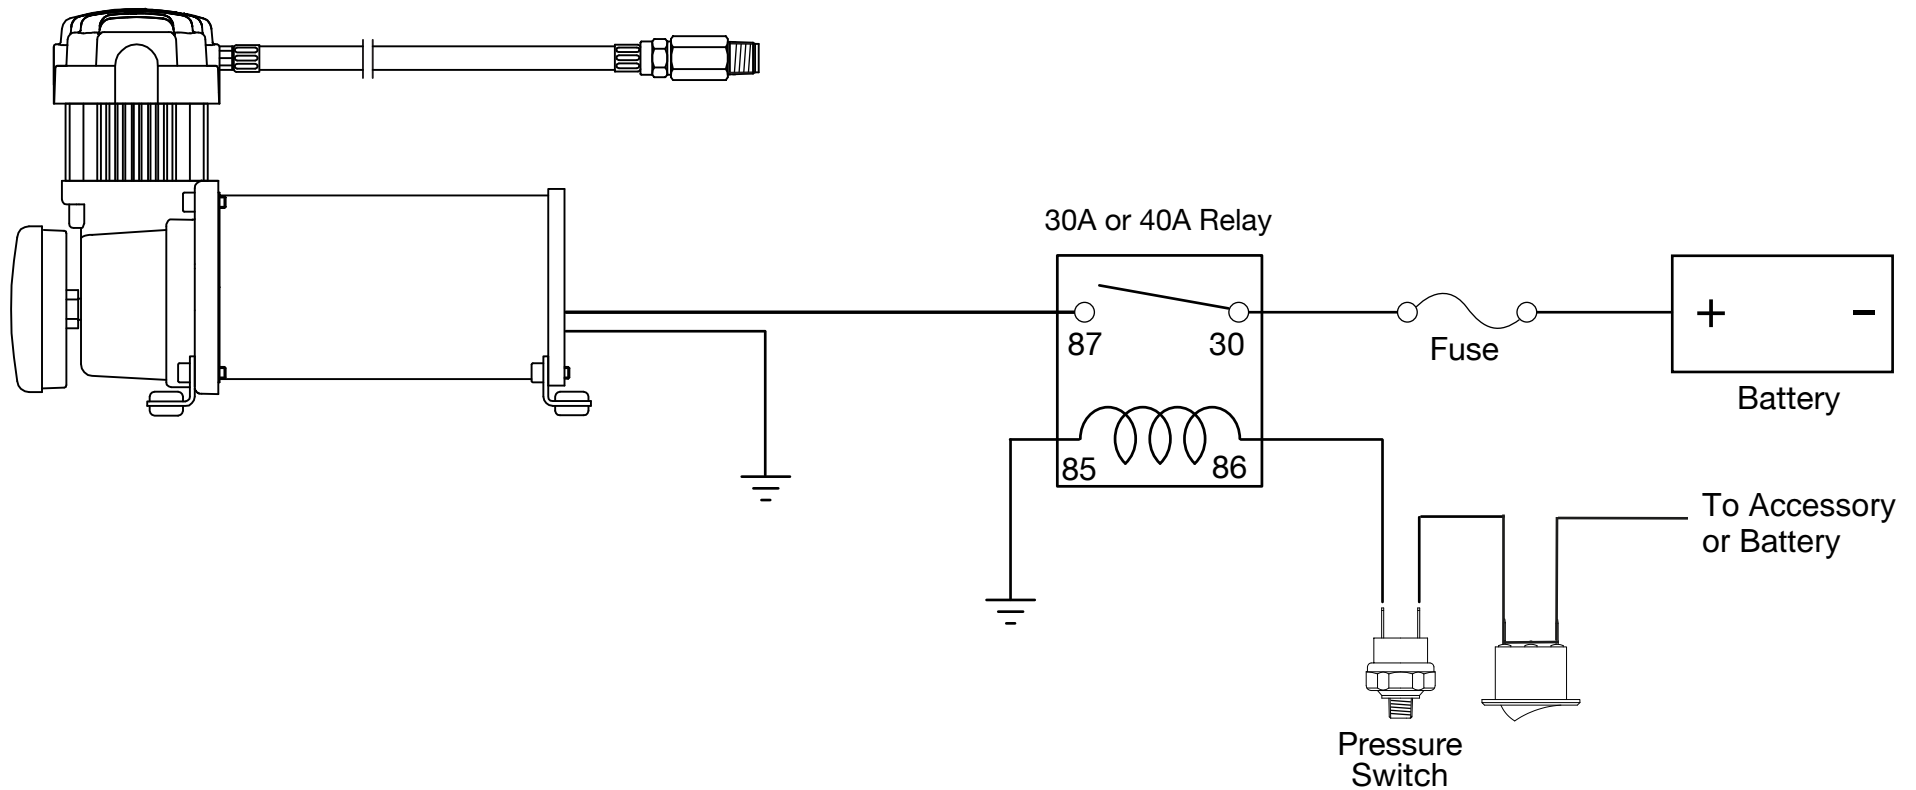

Your Vital Air Source

SINGLE "C" MODEL COMPRESSOR WIRING DIAGRAM

Version "B"

15 Edelman
Irvine, CA 92618
949-585-0011
www.viaircorp.com