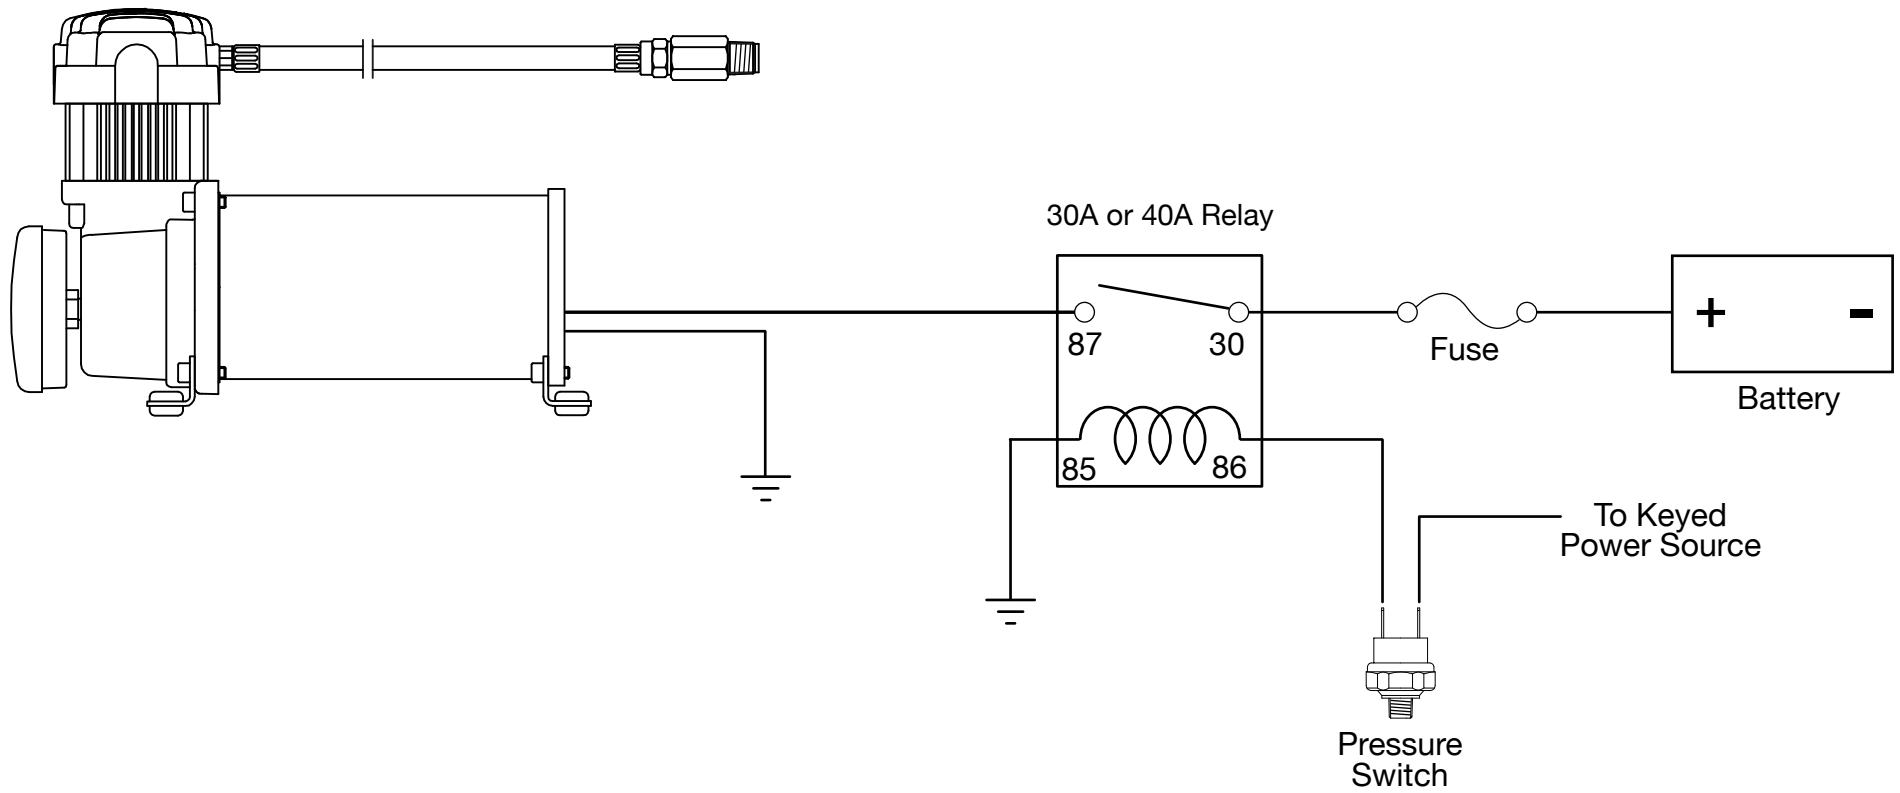

Your Vital Air Source

SINGLE "C" MODEL COMPRESSOR WIRING DIAGRAM

Version "A"

15 Edelman
Irvine, CA 92618
949-585-0011
www.viaircorp.com