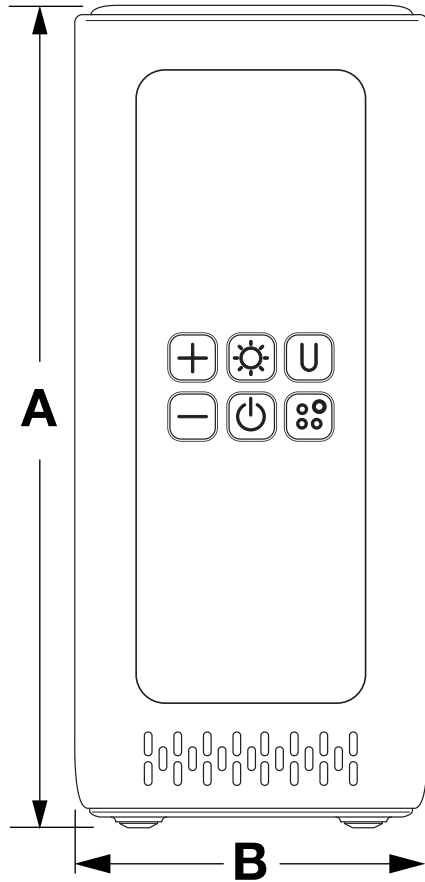

Your Vital Air Source

DIMENSIONS - MM

PART NUMBER	A	B	C	D	E
EVC25-EVC31	198.00	72.00	53.00	304.80 (EVC25)	762.00 (EVC31)

* All measurements in millimeters, unless otherwise noted, +/- 1mm.

DIMENSIONS - IN

PART NUMBER	A	B	C	D	E
EVC25-EVC31	6.61	2.83	2.08	12.00 (EVC25)	30.00 (EVC31)

* All measurements in inches, unless otherwise noted, +/- .039".