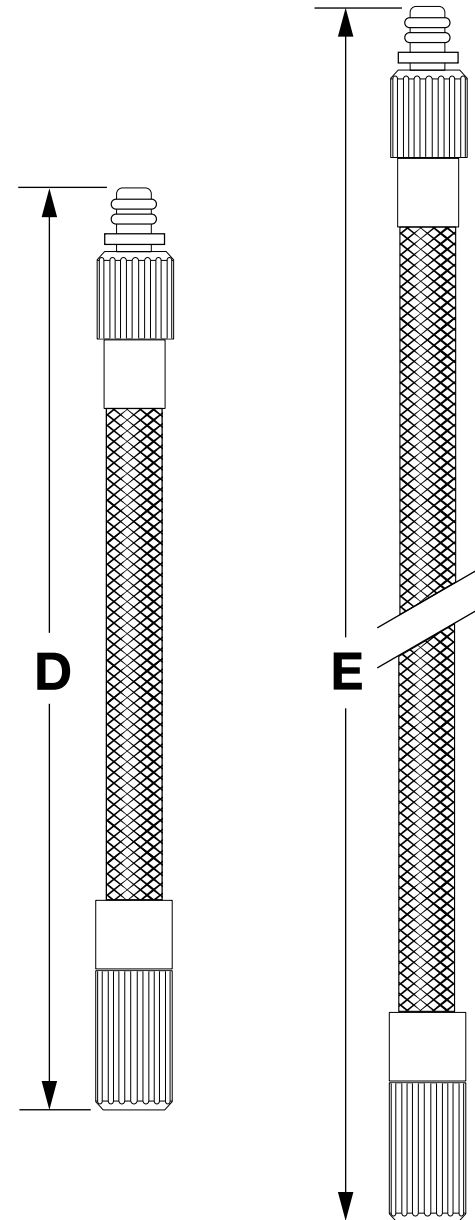

Your Vital Air Source

DIMENSIONS - MM

PART NUMBER	A	B	C	D	E
EVC25-EVC31	198.00	72.00	53.00	304.80 (EVC25)	762.00 (EVC31)

* All measurements in millimeters, unless otherwise noted, +/- 1mm.

DIMENSIONS - IN

PART NUMBER	A	B	C	D	E
EVC25-EVC31	6.61	2.83	2.08	12.00 (EVC25)	30.00 (EVC31)

* All measurements in inches, unless otherwise noted, +/- .039".