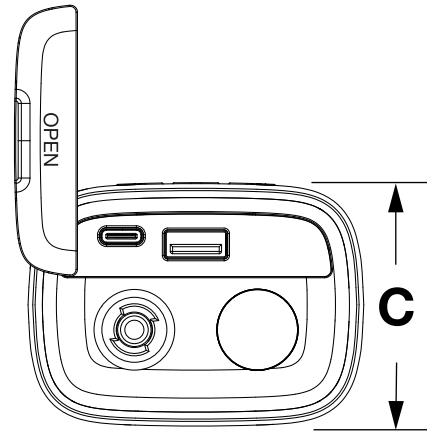

Your Vital Air Source

DIMENSIONS - MM

PART NUMBER	A	B	C	D	E
EVC25-EVC31	198.00	72.00	53.00	304.80 (EVC25)	762.00 (EVC31)

* All measurements in millimeters, unless otherwise noted, +/- 1mm.

DIMENSIONS - IN

PART NUMBER	A	B	C	D	E
EVC25-EVC31	6.61	2.83	2.08	12.00 (EVC25)	30.00 (EVC31)

* All measurements in inches, unless otherwise noted, +/- .039".