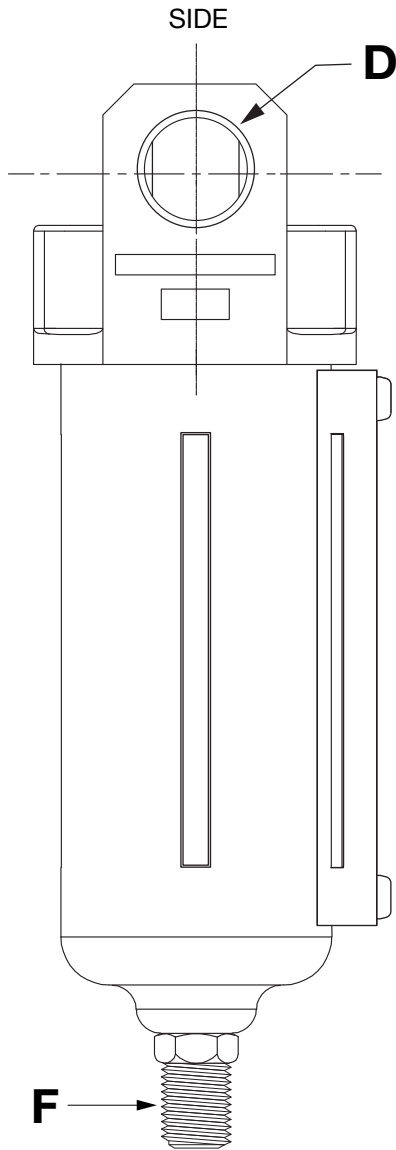

Manual Drain

PN: 90152-90156-90170

Automatic Drain

PN: 90154-90158-90171

DIMENSIONS - MM

PART NUMBER	A	B	C	D	E	F
90152-90154	53.00	67.50	192.00	1/4" NPT	5.56	1/8" NPT
90156-90158	53.00	67.50	192.00	3/8" NPT	5.56	1/8" NPT
90170-90171	53.00	67.50	192.00	1/2" NPT	5.56	1/8" NPT

* All measurements in millimeters, unless otherwise noted, +/- 1mm.

DIMENSIONS - IN

PART NUMBER	A	B	C	D	E	F
90152-90154	2.08	2.66	7.56	1/4" NPT	.219	1/8" NPT
90156-90158	2.08	2.66	7.56	3/8" NPT	.219	1/8" NPT
90170-90171	2.08	2.66	7.56	1/2" NPT	.219	1/8" NPT

* All measurements in inches, unless otherwise noted, +/- .039".