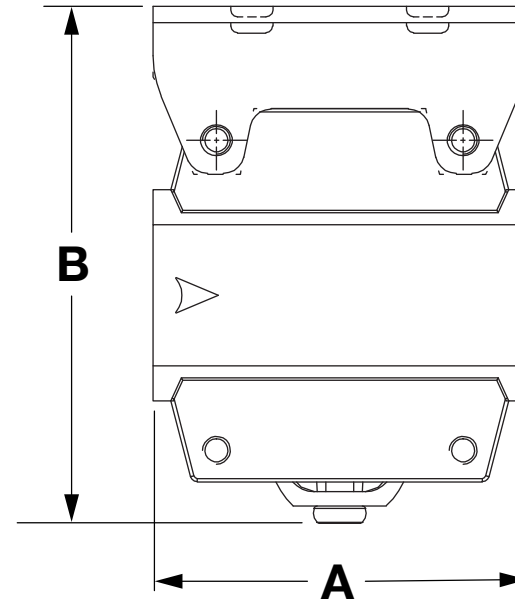

Manual Drain

PN: 90152-90156-90170

Automatic Drain

PN: 90154-90158-90171

DIMENSIONS - MM

PART NUMBER	A	B	C	D	E	F
90152-90154	53.00	67.50	192.00	1/4" NPT	5.56	1/8" NPT
90156-90158	53.00	67.50	192.00	3/8" NPT	5.56	1/8" NPT
90170-90171	53.00	67.50	192.00	1/2" NPT	5.56	1/8" NPT

* All measurements in millimeters, unless otherwise noted, +/- 1mm.

DIMENSIONS - IN

PART NUMBER	A	B	C	D	E	F
90152-90154	2.08	2.66	7.56	1/4" NPT	.219	1/8" NPT
90156-90158	2.08	2.66	7.56	3/8" NPT	.219	1/8" NPT
90170-90171	2.08	2.66	7.56	1/2" NPT	.219	1/8" NPT

* All measurements in inches, unless otherwise noted, +/- .039".