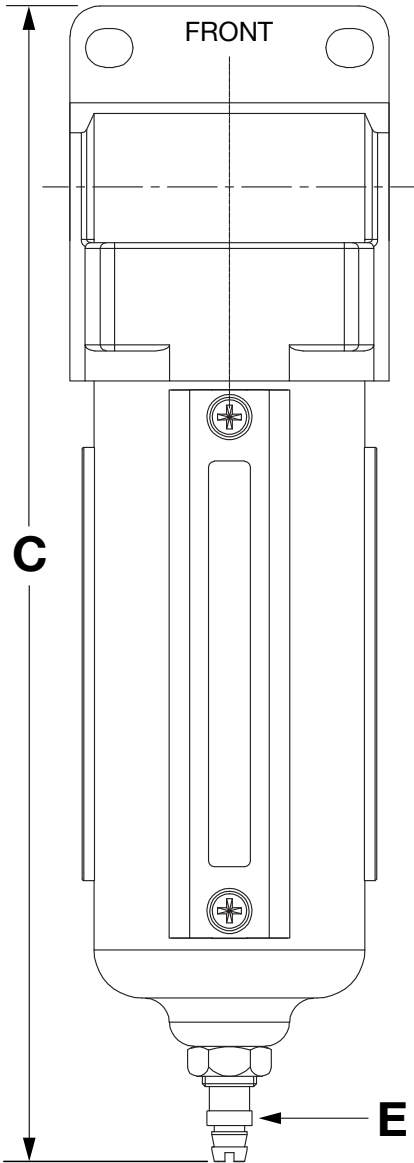

Manual Drain

PN: 90152-90156-90170

Automatic Drain

PN: 90154-90158-90171

DIMENSIONS - MM

PART NUMBER	A	B	C	D	E	F
90152-90154	53.00	67.50	192.00	1/4" NPT	5.56	1/8" NPT
90156-90158	53.00	67.50	192.00	3/8" NPT	5.56	1/8" NPT
90170-90171	53.00	67.50	192.00	1/2" NPT	5.56	1/8" NPT

* All measurements in millimeters, unless otherwise noted, +/- 1mm.

DIMENSIONS - IN

PART NUMBER	A	B	C	D	E	F
90152-90154	2.08	2.66	7.56	1/4" NPT	.219	1/8" NPT
90156-90158	2.08	2.66	7.56	3/8" NPT	.219	1/8" NPT
90170-90171	2.08	2.66	7.56	1/2" NPT	.219	1/8" NPT

* All measurements in inches, unless otherwise noted, +/- .039".