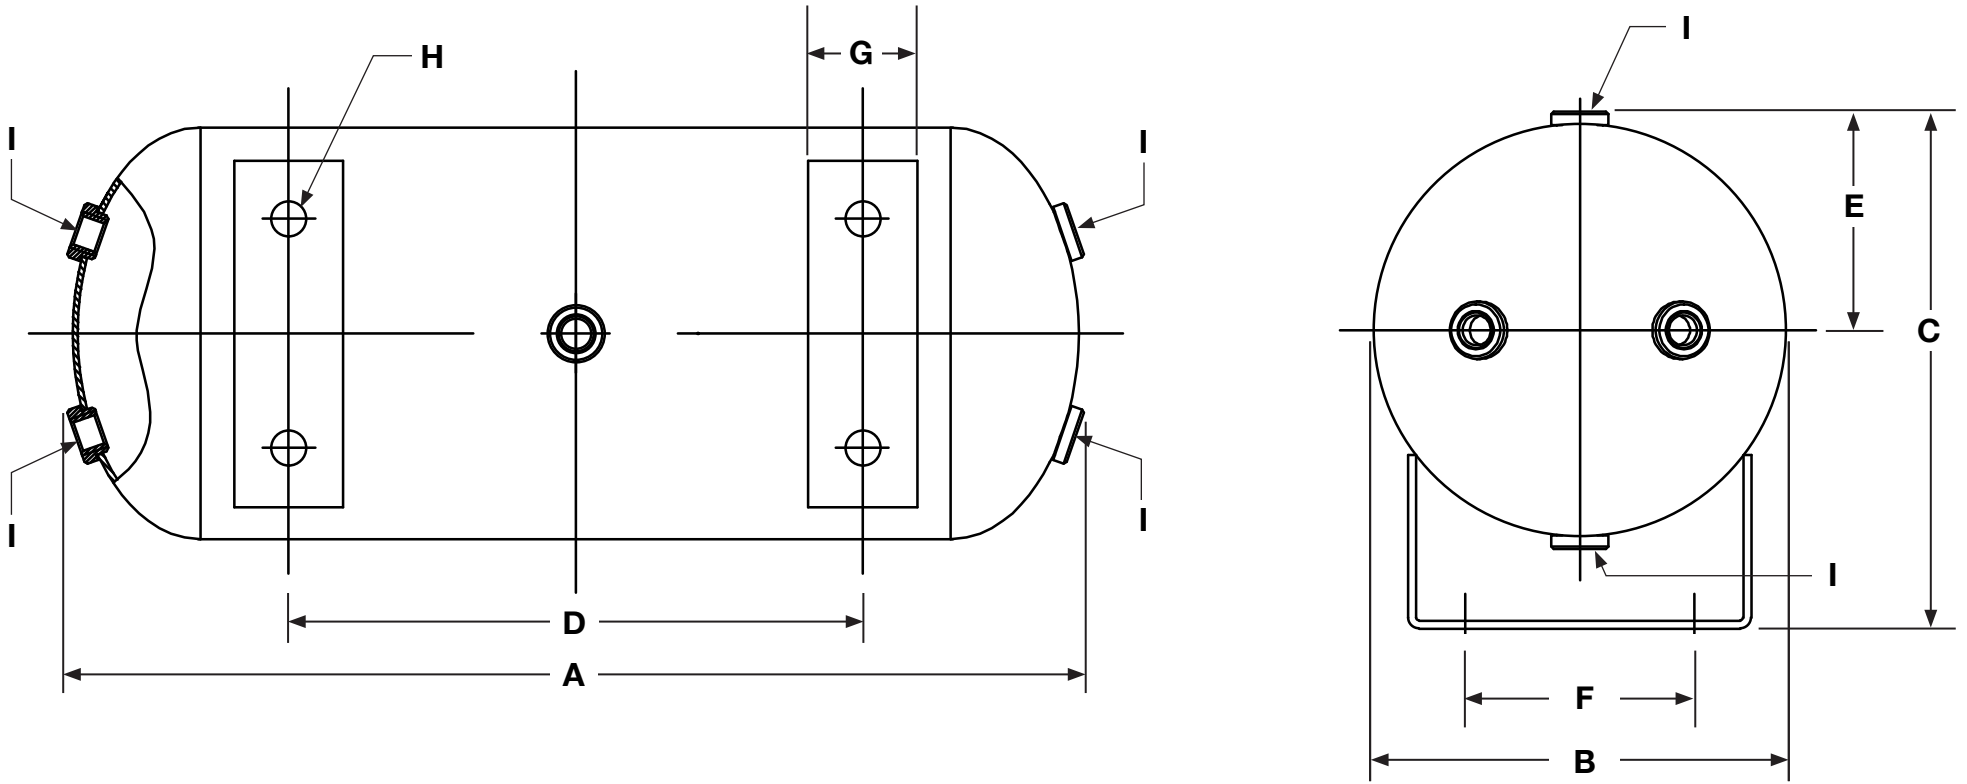

DIMENSIONS - MM

Part Number	A	B	C	D	E	F	G	H	I	J
44432-44442	276.2	106.0	179.4	216.0	84.0	470.0	1/4" (M)	630.0	7.0	8.4

* All measurements in millimeters, unless otherwise noted.
** All fittings are NPT, unless otherwise noted.

DIMENSIONS - IN

Part Number	A	B	C	D	E	F	G	H	I	J
44432-44442	10.87	4.17	7.06	8.50	3.31	18.50	1/4" (M)	24.80	0.28	0.33

* All measurements in inches, unless otherwise noted.
** All fittings are NPT, unless otherwise noted.

DIMENSIONS - MM

PART NUMBER	A	B	C	D	E	F	G	H	I
91015	369.00	151.20	193.50	210.50	83.50	84.00	40.00	13.00	6.35

* All measurements in millimeters, unless otherwise noted, +/- 1mm.

DIMENSIONS - IN

PART NUMBER	A	B	C	D	E	F	G	H	I
91015	14.53	5.95	7.62	8.29	3.29	3.31	1.58	0.50	1/4" (F)

* All measurements in inches, unless otherwise noted, +/- .039".

** All fittings are NPT, unless otherwise noted.