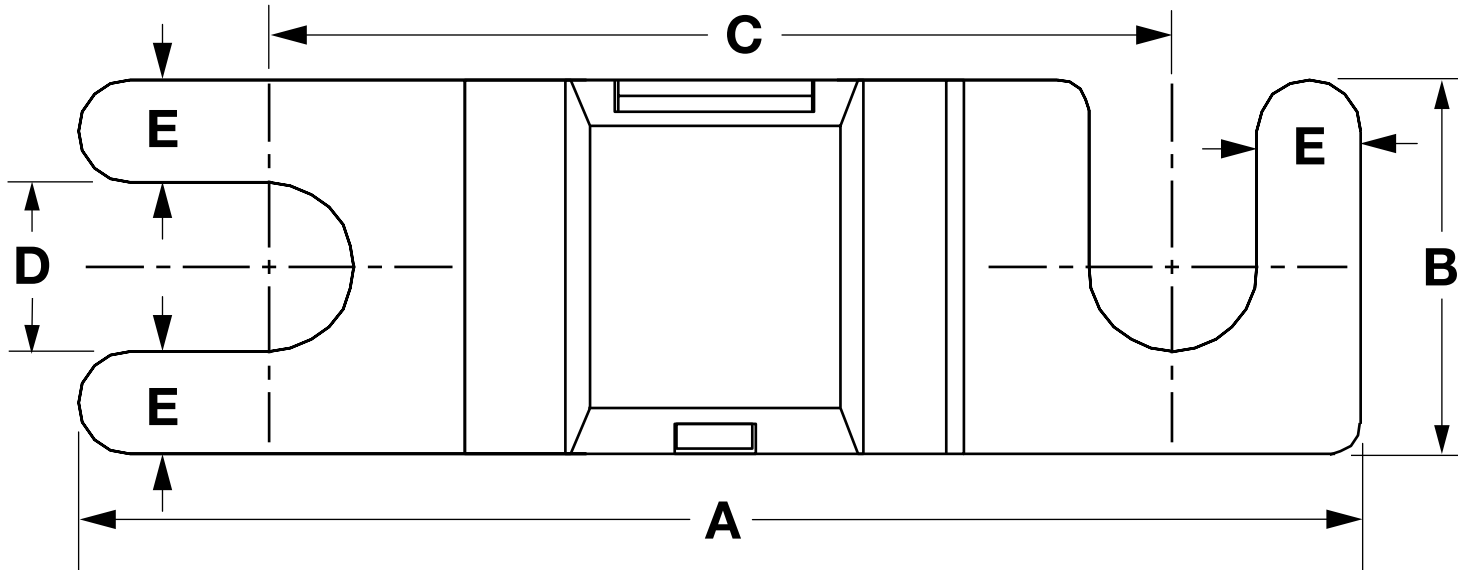

Your Vital Air Sou

DIMENSIONS - MM

PART NUMBER	A	B	C	D	E
92931-92932-92933	41.00	12.00	28.90	5.40	2.30

* All measurements in millimeters, unless otherwise noted, +/- 1mm.

DIMENSIONS - IN

PART NUMBER	A	B	C	D	E
92931-92932-92933	1.61	0.47	1.14	0.21	0.12

* All measurements in inches, unless otherwise noted, +/- .039".