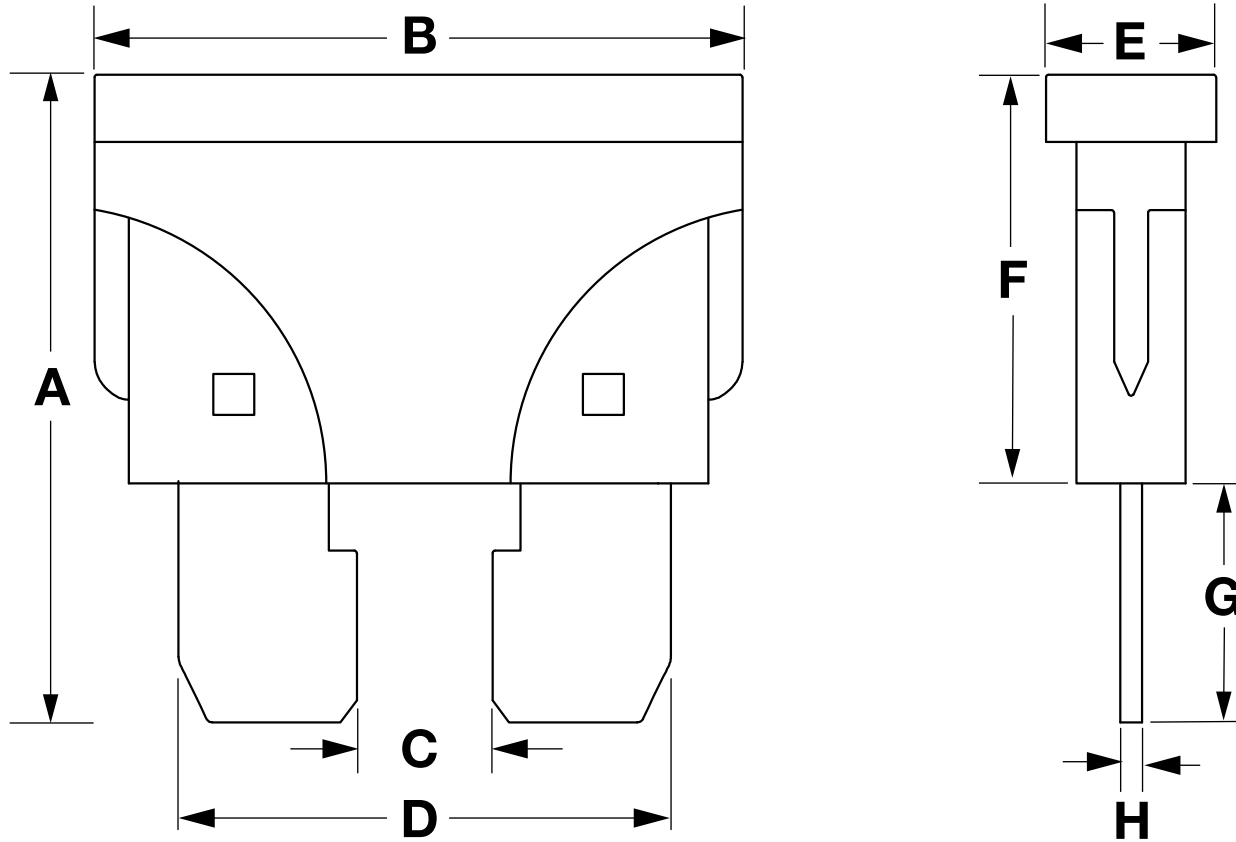

Your Vital Air Sou

DIMENSIONS - MM

PART NUMBER	A	B	C	D	E	F	G	H
92931-92932-92933	19.00	19.00	4.00	14.40	5.00	12.00	7.00	0.06

* All measurements in millimeters, unless otherwise noted, +/- 1mm.

DIMENSIONS - IN

PART NUMBER	A	B	C	D	E	F	G	H
92931-92932-92933	0.75	0.75	0.16	0.57	0.20	0.47	0.28	0.02

* All measurements in inches, unless otherwise noted, +/- .039".