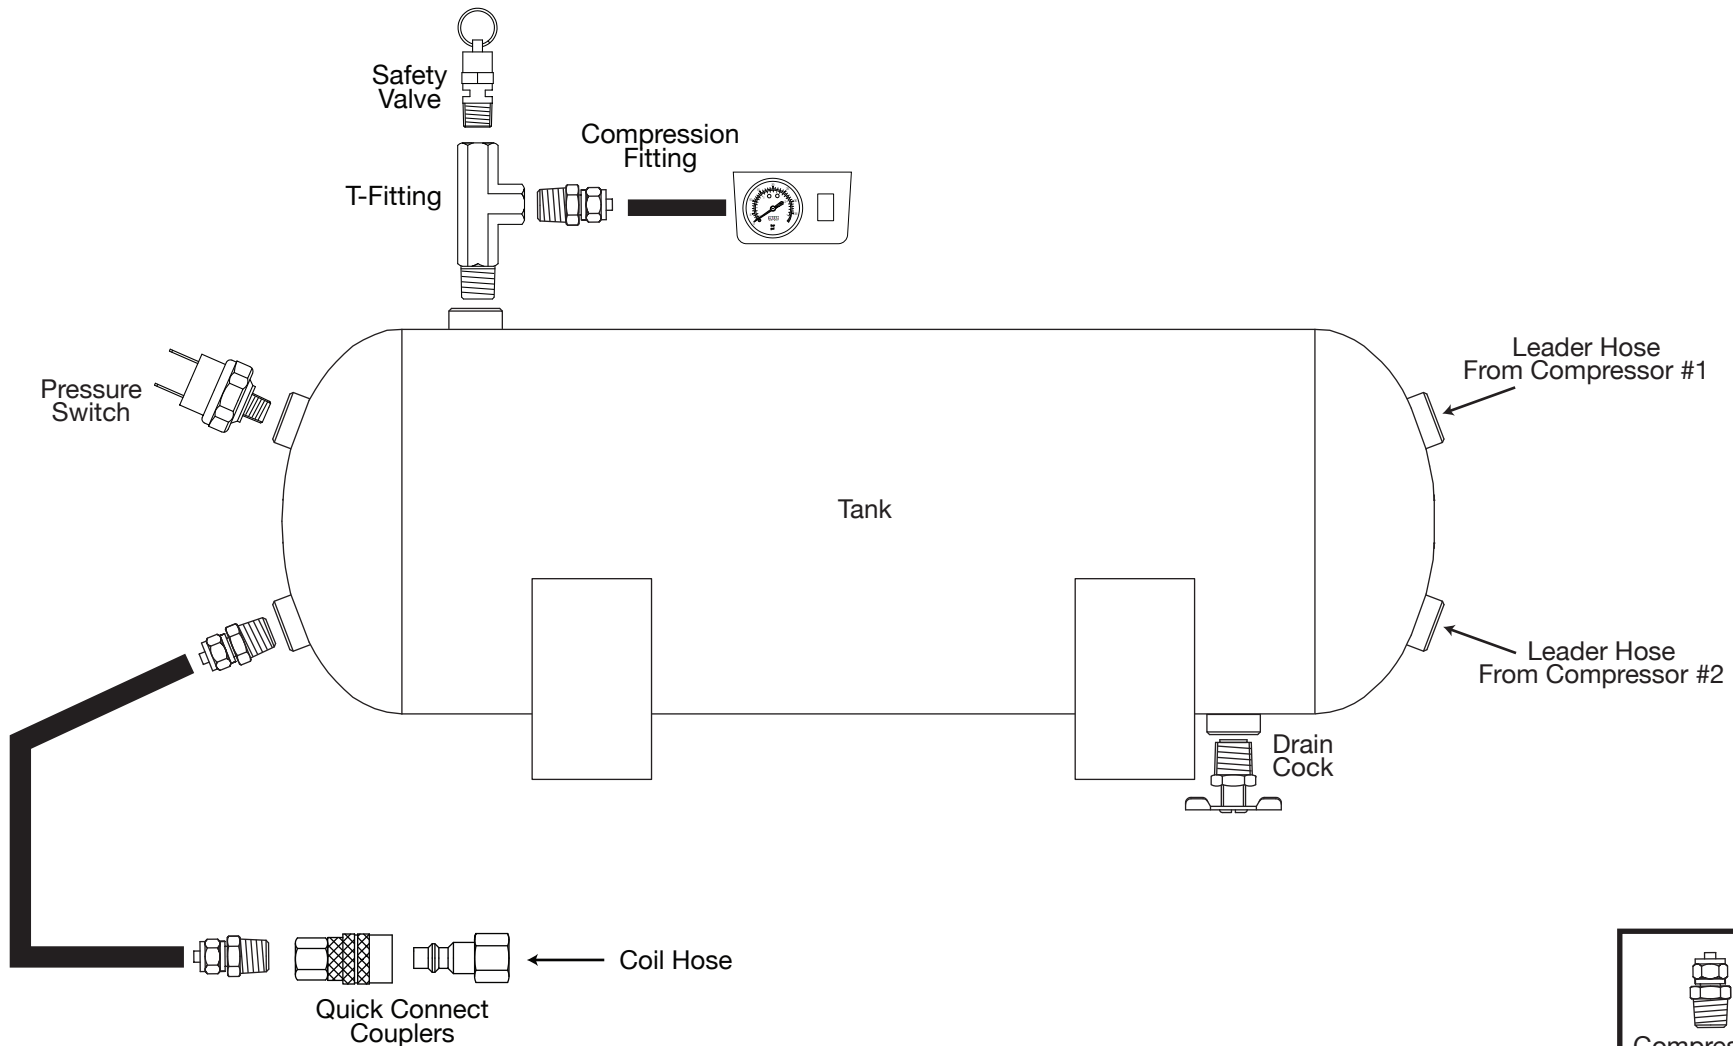

Your Vital Air Source

DUAL OBA PLUMBING DIAGRAM

Typical System Configuration, May Vary Depending on Installation

15 Edelman
Irvine, CA 92618
949-585-0011
www.viaircorp.com

**Wiring Harness NOT included

R1-060922