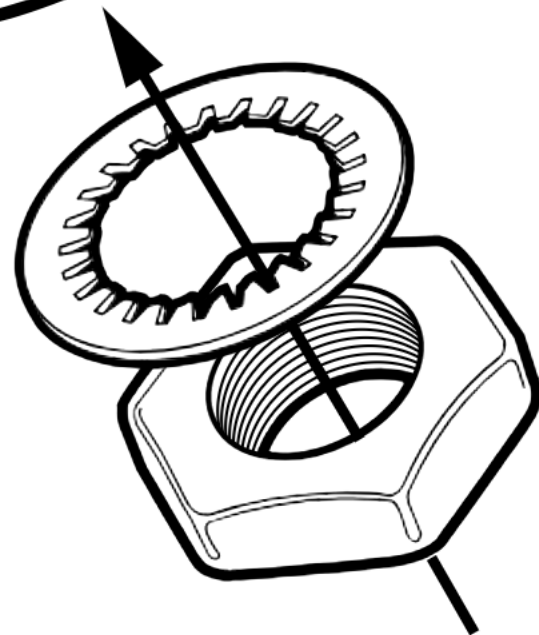

BULKHEAD
UNION

MOUNTING SURFACE

LOCK WASHER

NUT

*BRACKET NOT INCLUDED